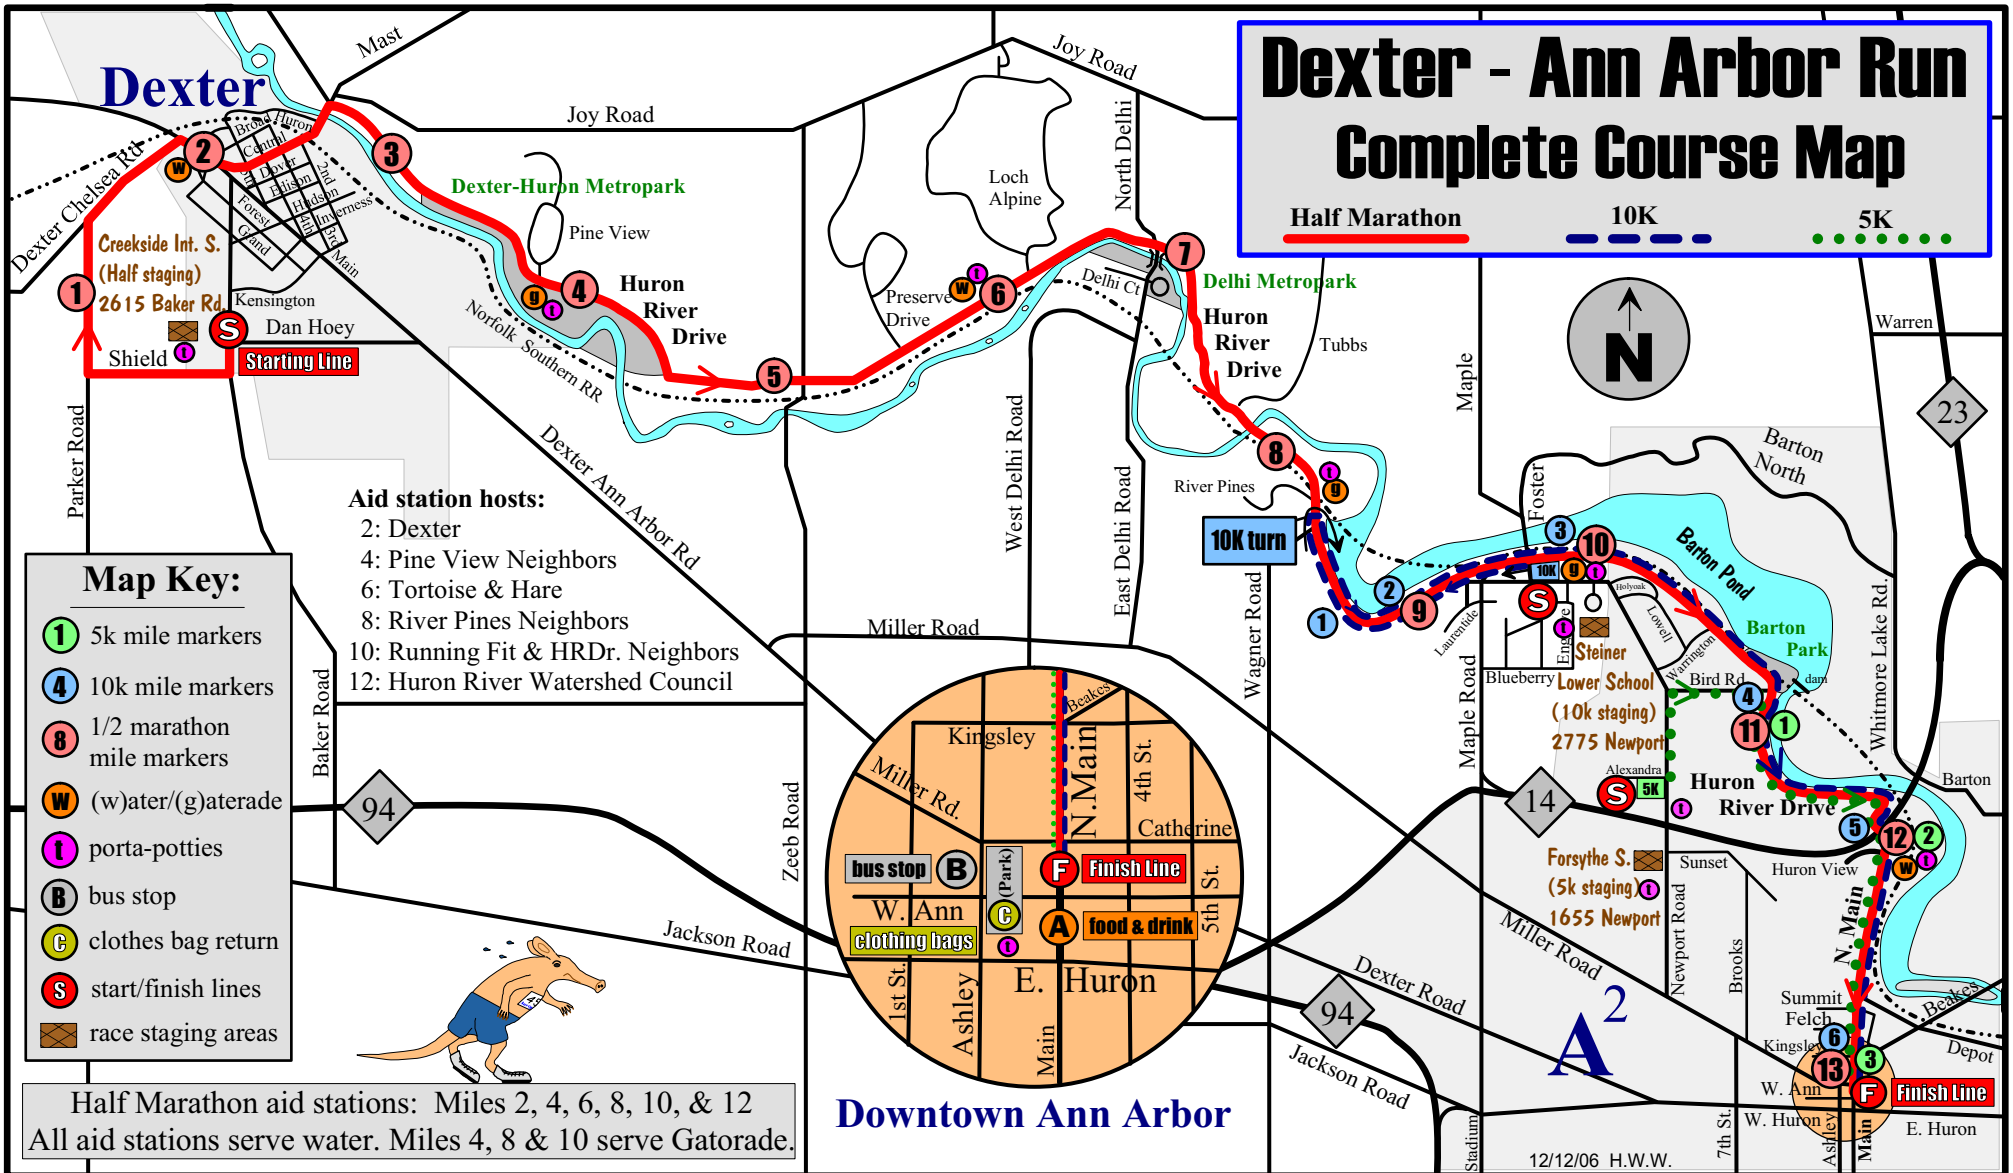

# Dexter - Ann Arbor Run Complete Course Map

Half Marathon

10K

5K

### Aid station hosts:

- 2: Dexter
- 4: Pine View Neighbors
- 6: Tortoise & Hare
- 8: River Pines Neighbors
- 10: Running Fit & HRDr. Neighbors
- 12: Huron River Watershed Council

### Map Key:

- 1 5k mile markers
- 4 10k mile markers
- 8 1/2 marathon mile markers
- W (w)ater/(g)atorade
- P porta-potties
- B bus stop
- C clothes bag return
- S start/finish lines
- S race staging areas

Half Marathon aid stations: Miles 2, 4, 6, 8, 10, & 12  
All aid stations serve water. Miles 4, 8 & 10 serve Gatorade.